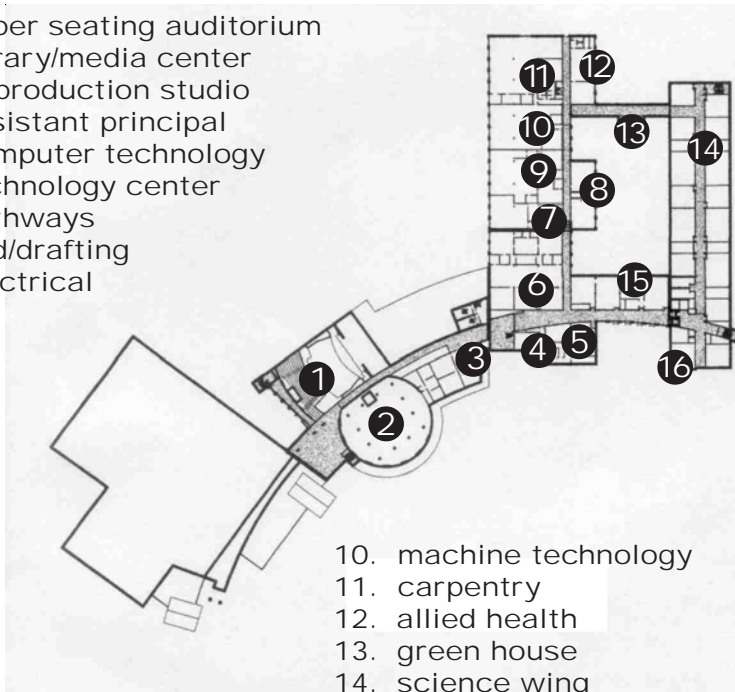

TANTASQUA REGIONAL HIGH SCHOOL

LEVEL ONE

1. pool
2. field house
3. special education
4. guidance office
5. main office
6. main entrance
7. cafeteria
8. nurses office
9. auditorium
10. music
11. culinary arts

LEVEL TWO

1. upper seating auditorium
2. library/media center
3. tv production studio
4. assistant principal
5. computer technology
6. technology center
7. pathways
8. cad/drafting
9. electrical

10. machine technology
11. carpentry
12. allied health
13. green house
14. science wing
15. art department
16. computer lab

LEVEL THREE

1. family & consumer science
2. english department
3. social studies
4. computer lab

LEVEL FOUR

1. classrooms
2. foreign language
3. mathematics
4. computer lab